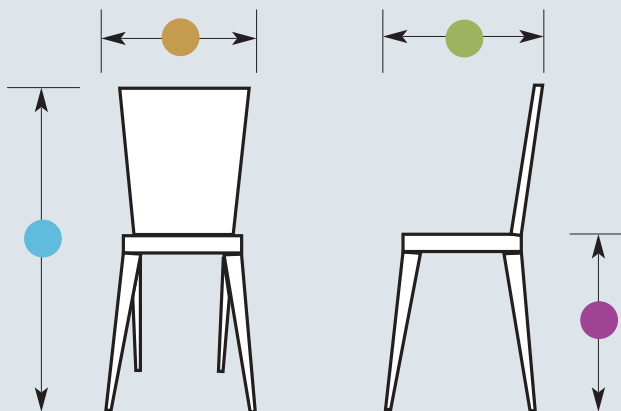

# DRAGONFLY METAL TABLE BASES

Our colour co-ordinated size guide helps you see at a glance if your choice matches your ergonomic requirements.

- height - in mm
- depth - in mm
- width - in mm
- h/seat - in mm

320

- 720 mm   ● 470 mm
- 470 mm

321 - PH

- 720 mm   ● 470 mm
- 470 mm

325

- 720 mm   ● 570 mm
- 1000 mm

330

- 720 mm   ● 450 mm
- 450 mm